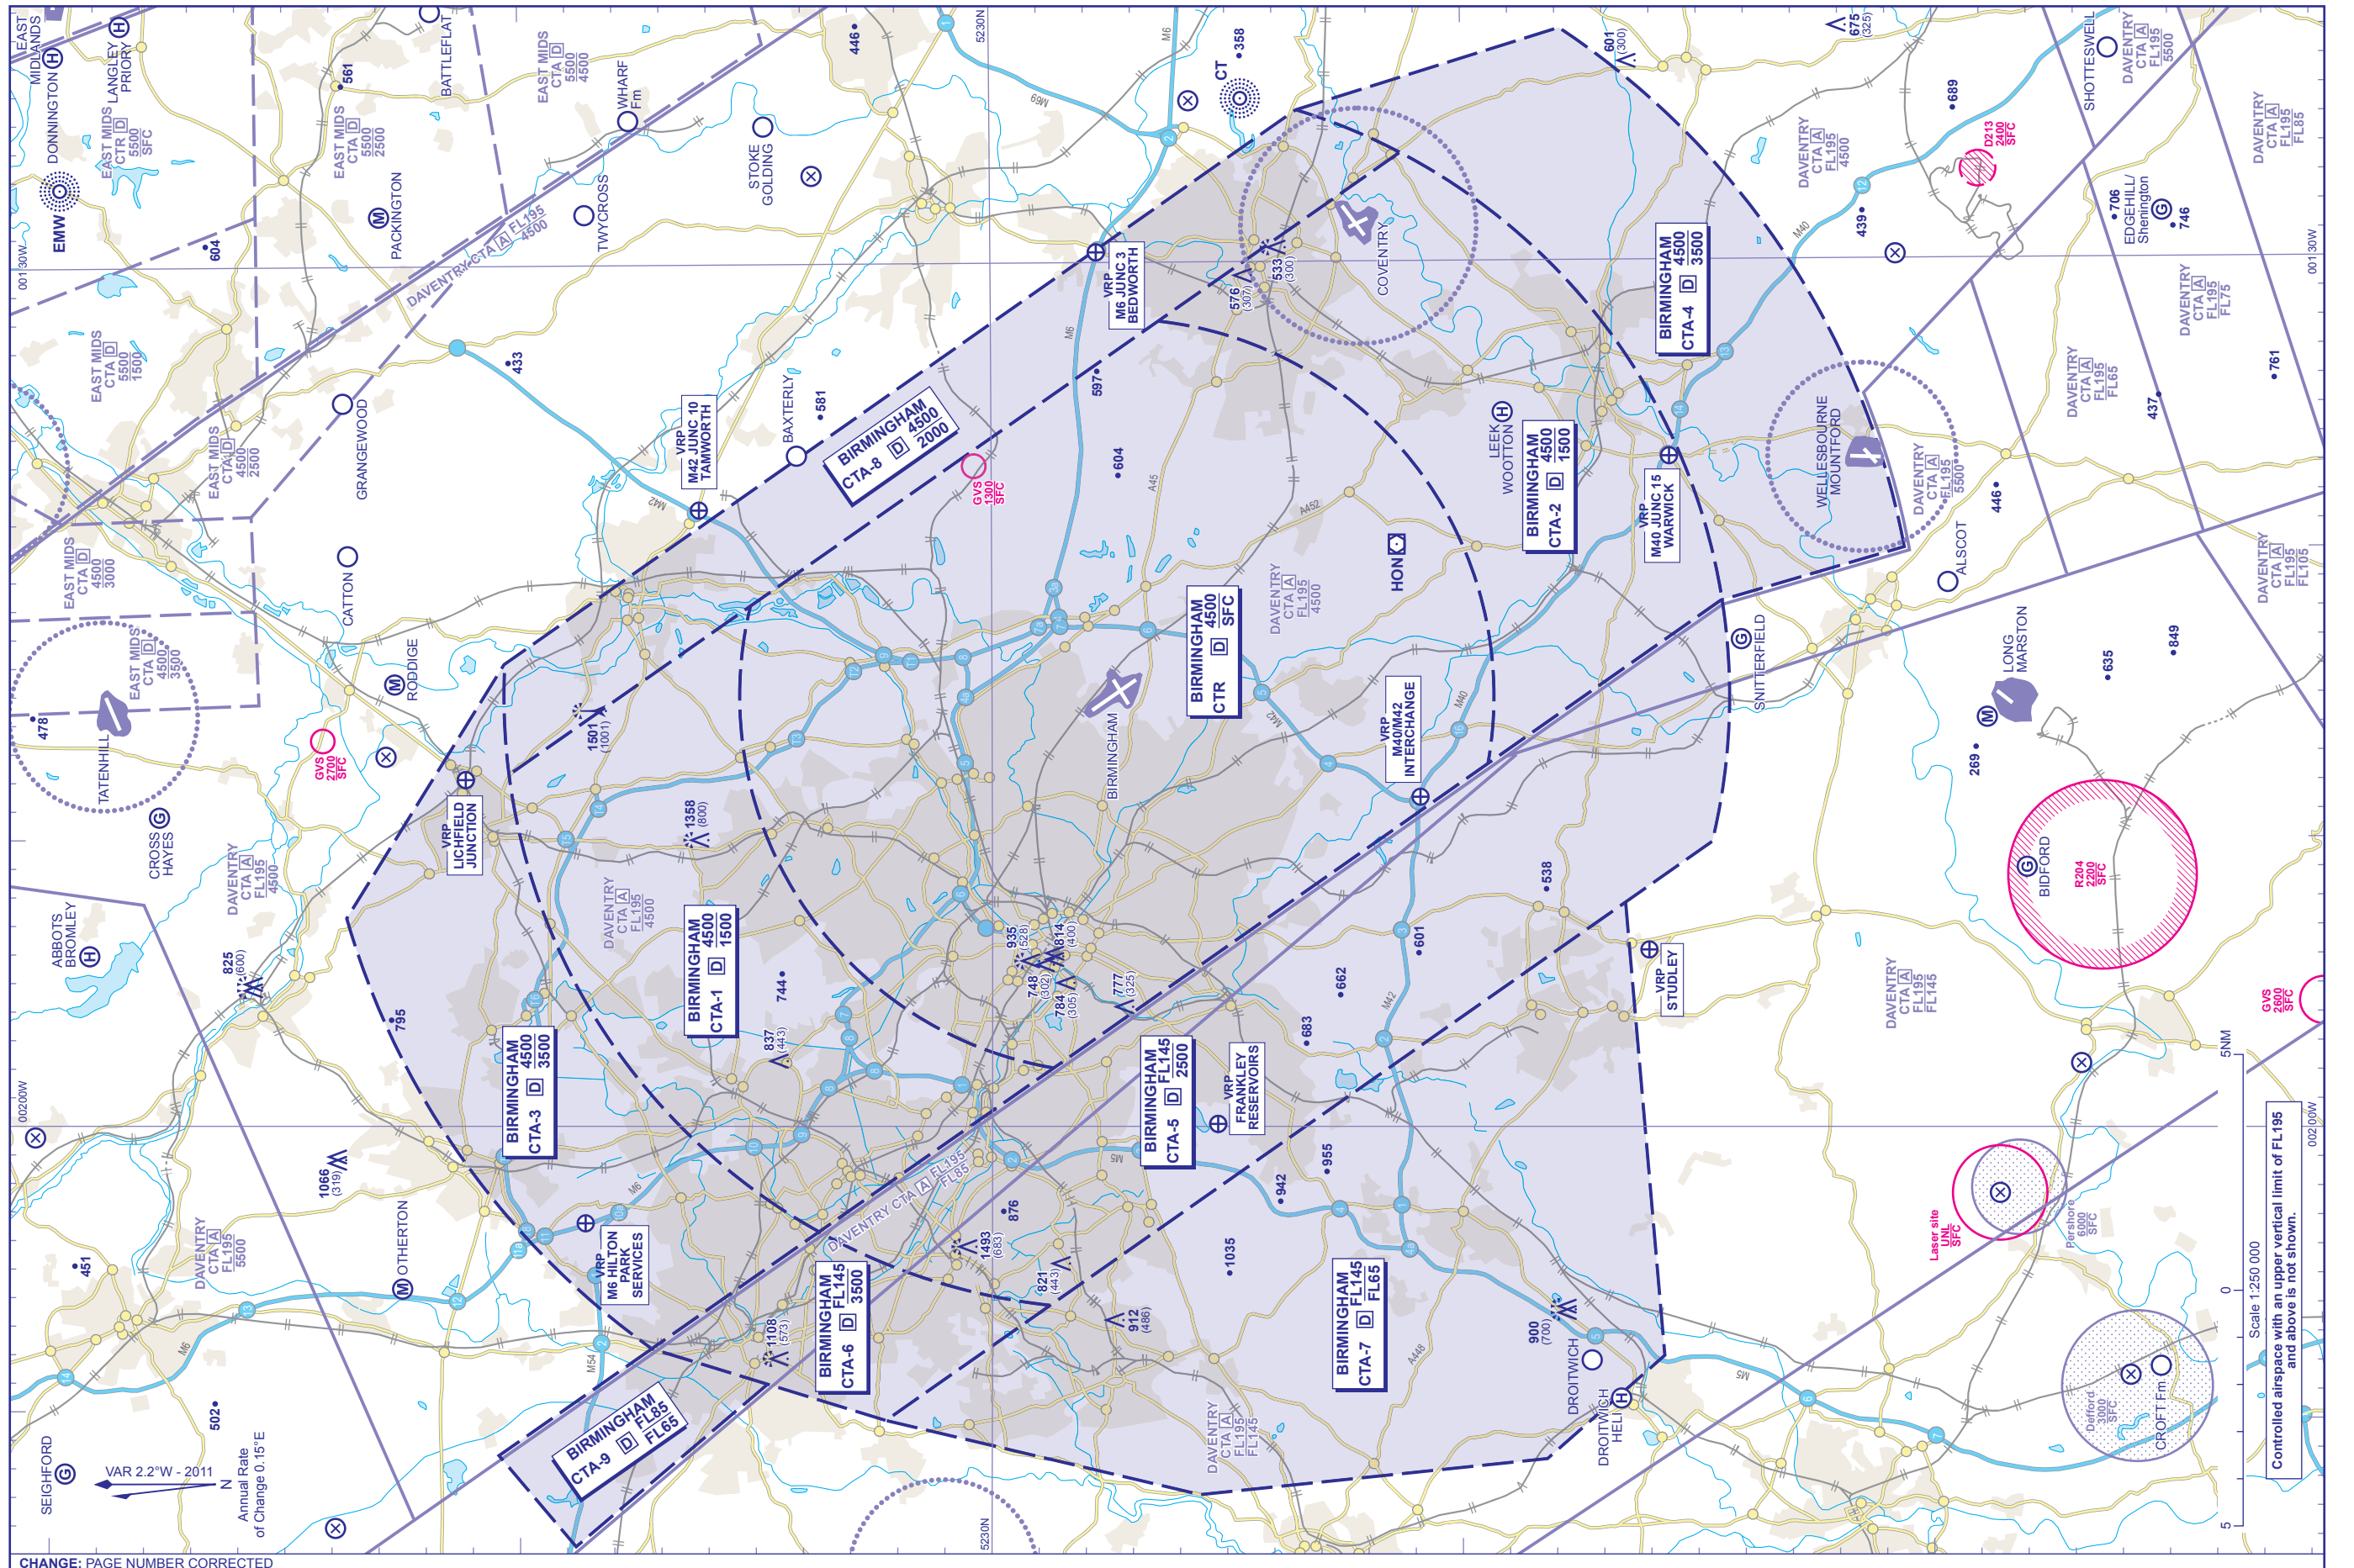

CONTROL ZONE AND CONTROL AREA - VRPs

BIRMINGHAM

CHANGE: PAGE NUMBER CORRECTED

AERO INFO DATE 21 MAR 11